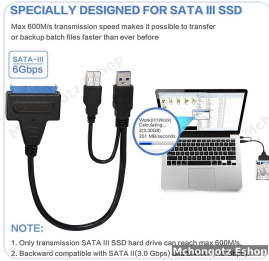

- Usage Type: Data Transfer, Backup, Drive Testing & Recovery
- Best Use: Laptop HDD / SSD Access and Upgrade Work

PRODUCT IMAGES (8)

READY TO ORDER?

Get yours today — fast delivery across Tanzania.

Visit our shop, call us, or order online at dev.mchongotz.co.tz. Backed by warranty for your peace of mind.

TZS 20,000 -33%

CONTACT & FIND US

- LOCATION
  Dar es Salaam, Tanzania
- PHONE
  +255738050165 • +255658157565
- EMAIL
  info@mchongotz.co.tz
- WEBSITE
  dev.mchongotz.co.tz