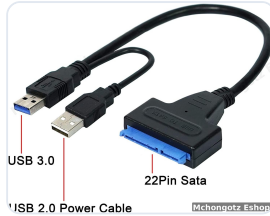

- Usage Type: Data Transfer, Backup, Drive Testing & Recovery
- Best Use: Laptop HDD / SSD Access and Upgrade Work

PRODUCT IMAGES (8)

READY TO ORDER?

Get yours today — fast delivery across Tanzania.

Visit our shop, call us, or order online at dev.mchongotz.co.tz. Backed by warranty for your peace of mind.

TZS 20,000 -33%

CONTACT & FIND US

- LOCATION
  Dar es Salaam, Tanzania
- PHONE
  +255738050165 • +255658157565
- EMAIL
  info@mchongotz.co.tz
- WEBSITE
  dev.mchongotz.co.tz