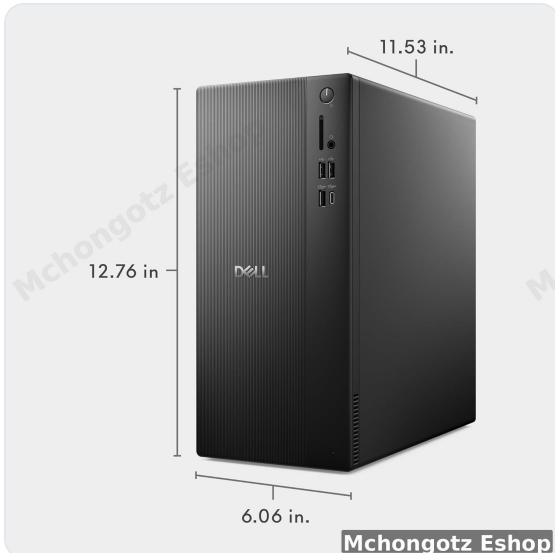

Dell OptiPlex 7020 Core i5 14th Gen | 8GB RAM | 512GB SSD | Desktop CPU Price in Tanzania

Desktops • Dell • Model: OptiPlex 7020

PRODUCT DATASHEET

19 June 2026

✓ In Stock

✓ Warranty

TZS 2,000,000

TZS 1,830,000

SAVE 9%

TECHNICAL SPECIFICATIONS

PROCESSOR	Intel Core i51
RAM	8 GB
STORAGE	512 GB SSD
OPERATING SYSTEM	DOS (No OS Installed)
CONDITION	New

KEY FEATURES

Office Ready

SSD Storage

Core i5 Performance

Enterprise Reliability

Business Desktop

Upgrade Ready

PRODUCT DESCRIPTION

- Need a reliable desktop built for professional work and long-term use? The Dell OptiPlex 7020 is designed for business environments that demand stability and performance.
- Powered by Intel Core i5 14th Generation processor, it delivers smooth performance for office work, multitasking, and daily operations.
- 8GB RAM and fast 512GB SSD ensure quick startup, efficient workflow, and consistent performance.
- CPU only (no monitor included) — gives you flexibility to choose your preferred display setup.
- OptiPlex series is known for durability, reliability, and long-term business use — trusted in offices worldwide.
- Ideal for companies, offices, and professionals who need a dependable system for daily operations.
- Clean, professional design fits perfectly in office environments.
- ⚠ Not built for gaming or heavy graphics work — focused on business performance.
- ☑ Advantage: Business-class reliability + modern performance = dependable workstation for serious use.