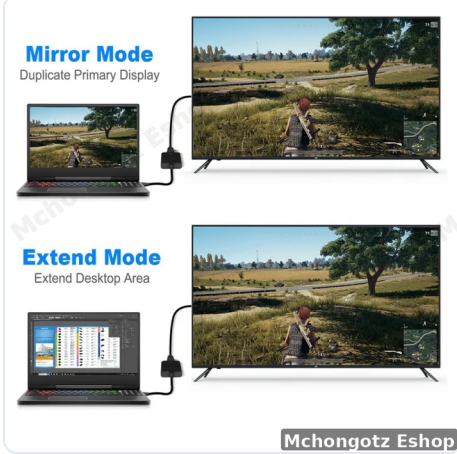

Mchongotz Eshop

READY TO ORDER?

Get yours today —
fast delivery across Tanzania.

Visit our shop, call us, or order online at dev.mchongotz.co.tz.

TZS 25,000 -17%

CONTACT & FIND US

- LOCATION
  Dar es Salaam, Tanzania
- PHONE
  +255738050165 • +255658157565
- EMAIL
  info@mchongotz.co.tz
- WEBSITE
  dev.mchongotz.co.tz