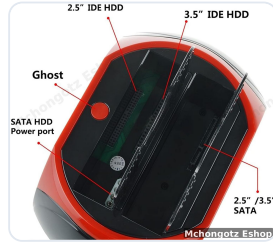

READY TO ORDER?

Get yours today — fast delivery across Tanzania.

Visit our shop, call us, or order online at dev.mchongotz.co.tz.

tzs 85,000 **-6%**

CONTACT & FIND US

- LOCATION
  Dar es Salaam, Tanzania
- PHONE
  +255738050165 • +255658157565
- EMAIL
  info@mchongotz.co.tz
- WEBSITE
  dev.mchongotz.co.tz