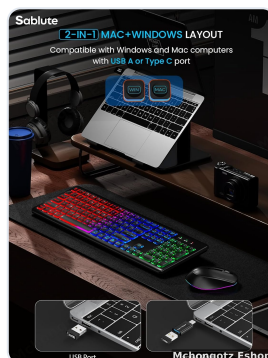

PRODUCT IMAGES (8)