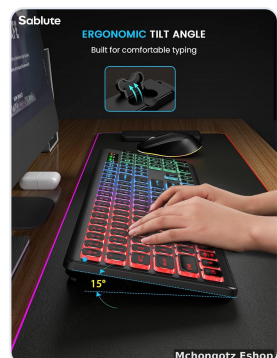

PRODUCT IMAGES (8)