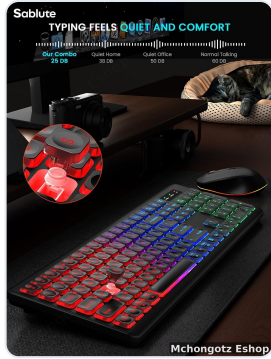

READY TO ORDER?

**Get yours today —
fast delivery across Tanzania.**

Visit our shop, call us, or order online at dev.mchongotz.co.tz.

TZS 110,000 -8%

CONTACT & FIND US

- 📍 **LOCATION**
  Dar es Salaam, Tanzania
- 📞 **PHONE**
  +255738050165 • +255658157565
- ✉️ **EMAIL**
  info@mchongotz.co.tz
- 🌐 **WEBSITE**
  dev.mchongotz.co.tz