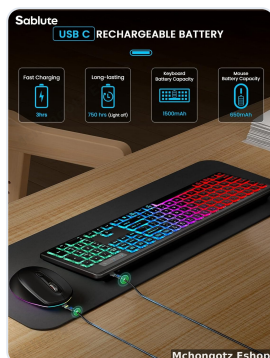

PRODUCT IMAGES (8)