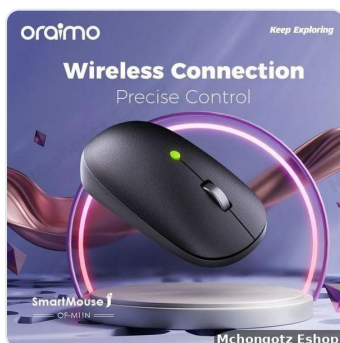

PRODUCT IMAGES (4)

READY TO ORDER?

CONTACT & FIND US

LOCATION